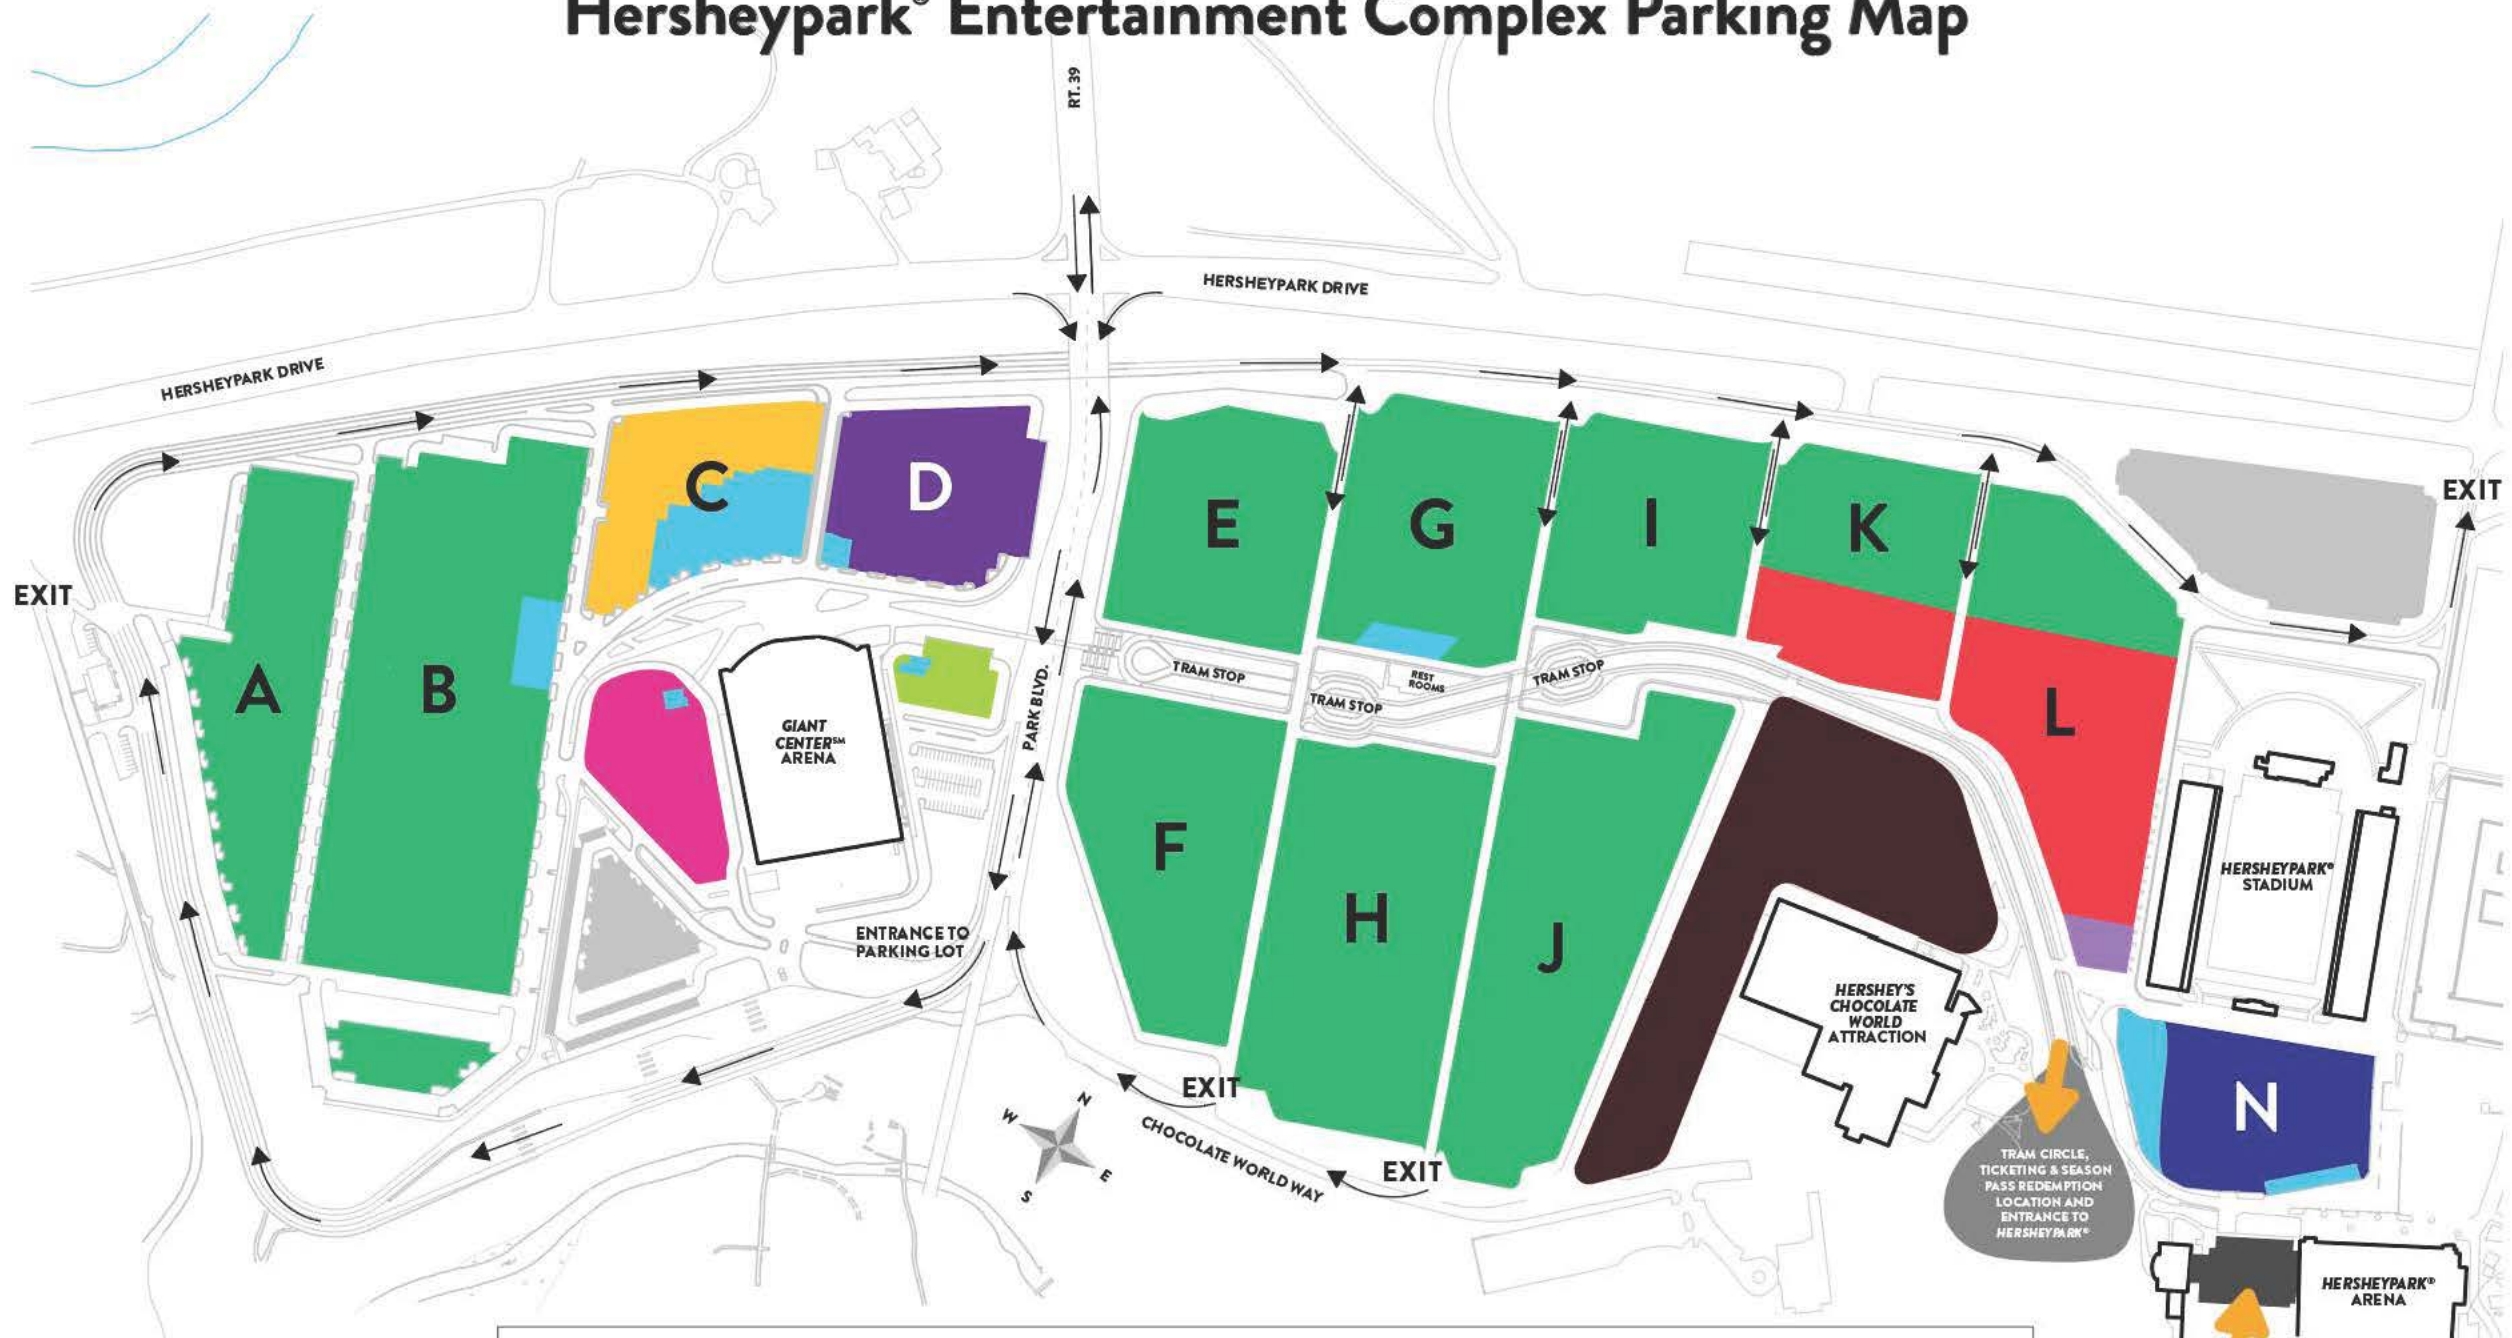

# Hersheypark® Entertainment Complex Parking Map

## LEGEND

- A, B, E-K GENERAL PARKING (GIANT CENTER & HERSHEY PARK)
- C PREFERRED PARKING (GIANT CENTER)
- D CLUB SEAT PARKING (GIANT CENTER)
- ACCESSIBLE PARKING (GIANT CENTER & HERSHEY PARK)
- SUITE HOLDER PARKING (GIANT CENTER)
- MEDIA & ADMINISTRATION PARKING (GIANT CENTER)
- CHOCOLATE WORLD PARKING

- EMPLOYEE PARKING (GIANT CENTER & HERSHEY PARK STADIUM)
- L SEASON PASS HOLDER & PREFERRED PARKING (HERSHEY PARK)  
*Valid Full Size, King Size or Giant Size Season Pass required. Subject to availability on a first-come-first-serve basis.*
- N EXCLUSIVE SEASON PASS HOLDERS' PARKING (HERSHEY PARK)  
*Valid Full Size, King Size or Giant Size Season Pass required. Subject to availability on a first-come-first-serve basis.*
- RIDE SHARING LOT FOR DROP-OFFS & PICKUPS
- THE CHOCOLATIER®, MILTON'S™ ICE CREAM PARLOR AND THE SWEETERIE™

Parking Lot availability changes by event.

Please prepare to stop at the Parking Toll Plaza to purchase a one-day Parking Pass, scan a valid Season Pass, or scan a pre-purchased parking voucher.